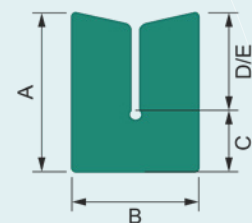

ABRICORNER® U FIX OCEAN GREEN

	DIMENSIONS (MM)						P/ CARDBOARD
	A	B	C	D	E**	F**	
U FIX 15	3 ±3	16 ±2	30	7	100	100	900
U FIX 18*	5 ±3	18 ±2	19	8	100	100	750
U FIX 25	10 ±3	24 ±2	35	9	100	100	600
U FIX 35	20 ±3	35 ±2	43	11	100	100	400
U FIX 45	25 ±3	44 ±2	53	12	100	100	300
U FIX 60	30 ±3	58 ±2	64	14	100	100	200
U FIX 80	45 ±3	76 ±2	72	15	100	100	160
U FIX 100*	60 ±3	96 ±2	72	19	100	100	60

* available on request / ** other lengths on request

ABRICORNER® C OCEAN GREEN

	DIMENSIONS (MM) **		P/ CARDBOARD
	A	B	
C 70/10	70	10	3100
C 70/20*	70	20	2000
C 100/12	100	12	1300
C 100/20	100	20	800

* available on request / ** other dimensions on request (possible from 50 mm on and thickness from 5 mm up to 100 mm)

ABRICORNER® RS 25-35 OCEAN GREEN

	DIMENSIONS (MM)					P/ CARDBOARD
	A	B	C	D	E	
RS 25-35*	33	26	14	100	100	750

* available on request

ABRICORNER® U FIX MULTISHAPE ON REEL OCEAN GREEN

U FIX 25, U FIX 35 & U FIX 45*

- minimum distance of incisions is 50 mm
- perforations also possible.

* available on request